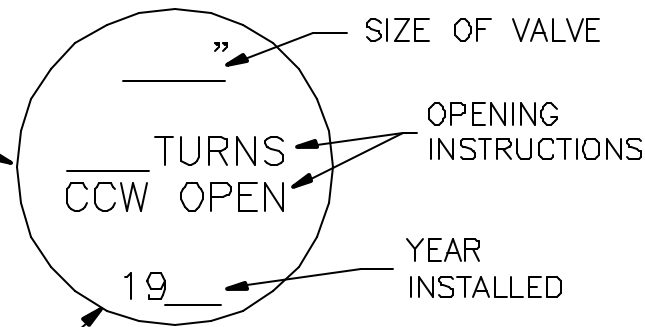

2" DIA. BRONZE DISC.
ANCHORED IN CONCRETE

SEE NOTE

2" DIA. BRONZE DISC.
SHOWN ACTUAL SIZE

VALVE BOX DETAIL

N.T.S.

NOTE:

VALVE COVER LID TO SPECIFY WATER
OR SEWER FOR APPLICABLE PROJECT.