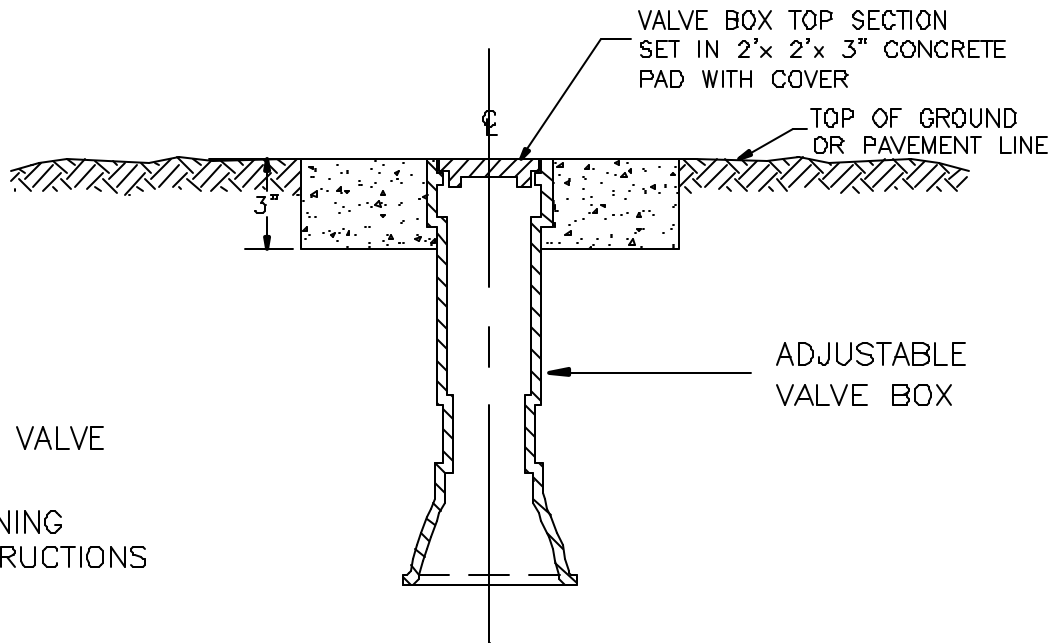

2" DIA. BRONZE DISC.
ANCHORED IN CONCRETE

SEE NOTE

2" DIA. BRONZE DISC.
SHOWN ACTUAL SIZE

VALVE BOX DETAIL

N.T.S.

NOTE:

VALVE COVER LID TO SPECIFY WATER
OR SEWER FOR APPLICABLE PROJECT.